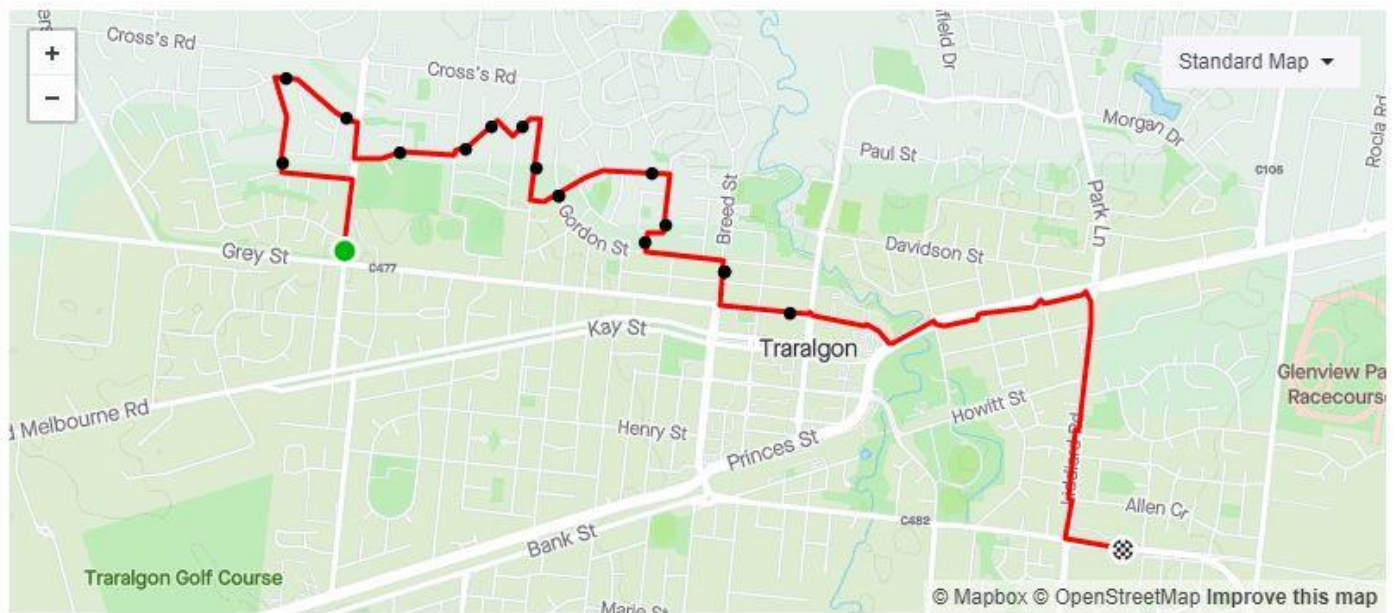

★ TC East Bus 3

[Print](#)[Export GPX](#)[Export TCX](#)[Edit](#)[Duplicate](#)

Myki or Conveyance Pass

A.M - Departs corner opposite the new admin building at Lavalla, and also opposite the IGA Supermarket on Grubb Avenue at **8:30am**

P.M - Departs Traralgon College Junior Campus and completes part of the route, terminating at Traralgon College Senior Campus.

PLEASE NOTE: In the afternoons, any students using the Grubb Avenue stop will need to get onto **Bus 1 in Bay 7** or **Bus 3 in Bay 10** at the Traralgon College Junior Campus to get back to their Grubb Avenue destination.

- Stop 1: 37 Grubb Avenue (opposite IGA)
- Stop 2: St Gabriel's Primary School Bus Stop in Stirling Avenue
- Stop 3: 54 Parkwood Way
- Stop 4: 12 Parkwood Way
- Stop 5: Corner of Inverness Way & Douglas Parade opposite PTV Stop
- Stop 6: 34 Canfield Crescent
- Stop 7: 22 Canfield Crescent
- Stop 8: 10 Farmer Crescent
- Stop 9: 48 Stockdale Road
- Stop 10: 116 Gordon Street (Corner or Gordon and Chenhall)
- Stop 11: 6 Chenhall Crescent
- Stop 12: 3 Foxlease Avenue
- Stop 13: 7 Pax Road (in Pearce Link)
- Stop 14: 72 Breed Street
- Stop 15: Grey Street Primary School
- Stop 16: Traralgon College Junior Campus

Stop locations are marked with a black dot – Start of route marked with a green dot – End of Route marked with a spotted black dot

Stops are accurate as per LVBL confirmation September 2020 and subject to change at LVBL's discretion.